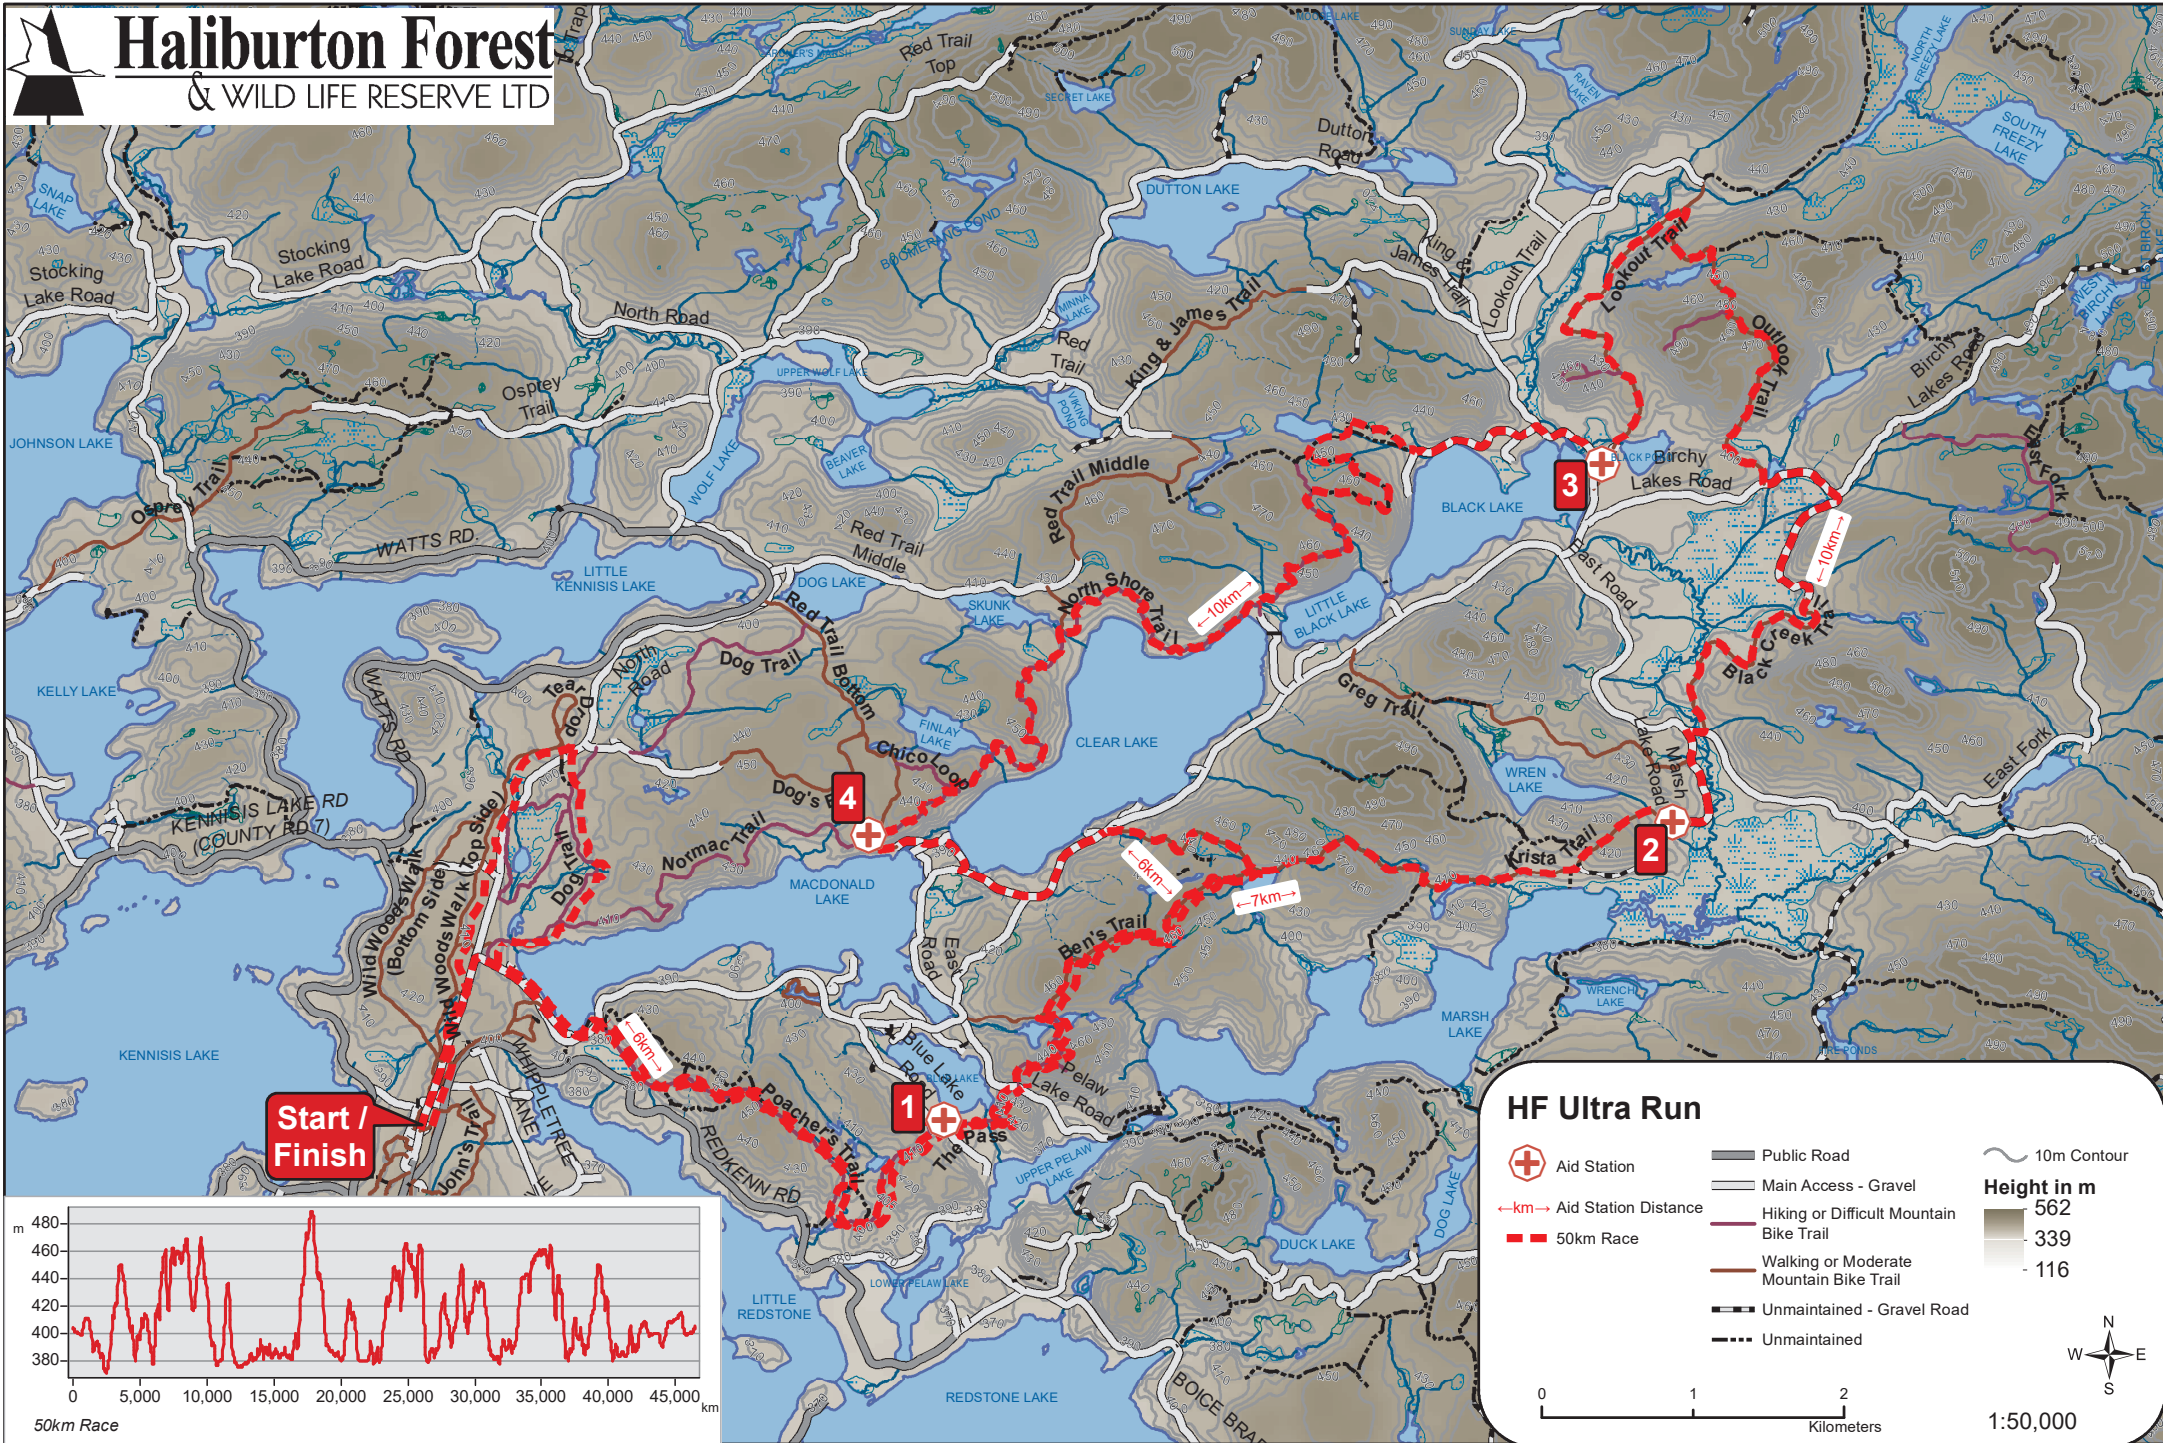

Haliburton Forest & WILD LIFE RESERVE LTD

**Start /
Finish**

HF Ultra Run

Aid Station	Public Road	10m Contour
Aid Station Distance	Main Access - Gravel	Height in m
50km Race	Hiking or Difficult Mountain	562
	Bike Trail	339
	Walking or Moderate Mountain Bike Trail	116
	Unmaintained - Gravel Road	
	Unmaintained	

0 1 2 Kilometers

1:50,000