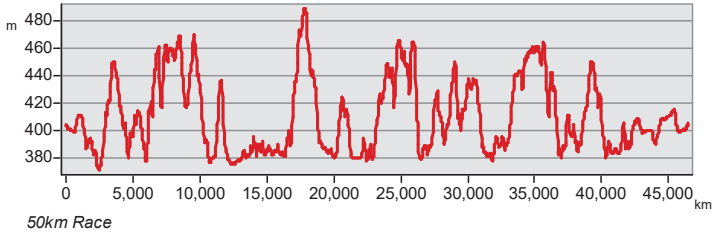

Haliburton Forest & WILD LIFE RESERVE LTD

**Start /
Finish**

HF Ultra Run

Aid Station	Public Road	10m Contour
Aid Station Distance	Main Access - Gravel	Height in m
50km Race	Hiking or Difficult Mountain	562
	Bike Trail	339
	Walking or Moderate Mountain Bike Trail	116
	Unmaintained - Gravel Road	
	Unmaintained	

0 1 2 Kilometers

1:50,000