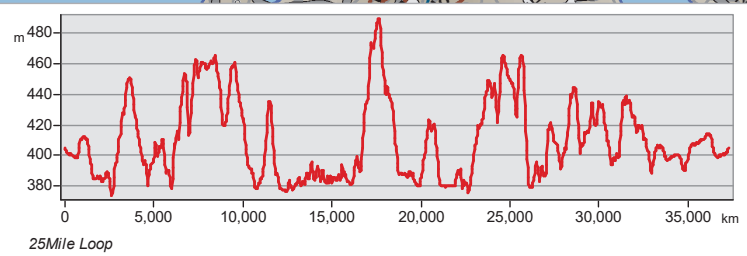

## HF Ultra Run

- Aid Station
  - Aid Station Distance
  - 25Mi Loop
  - Public Road
  - Main Access - Gravel
  - Hiking or Difficult Mountain
  - Bike Trail
  - Walking or Moderate Mountain Bike Trail
  - Unmaintained - Gravel Road
  - Unmaintained
  - 10m Contour
  - Height in m**
  - 562
  - 339
  - 116
- 0 1 2 Kilometers
- 1:50,000