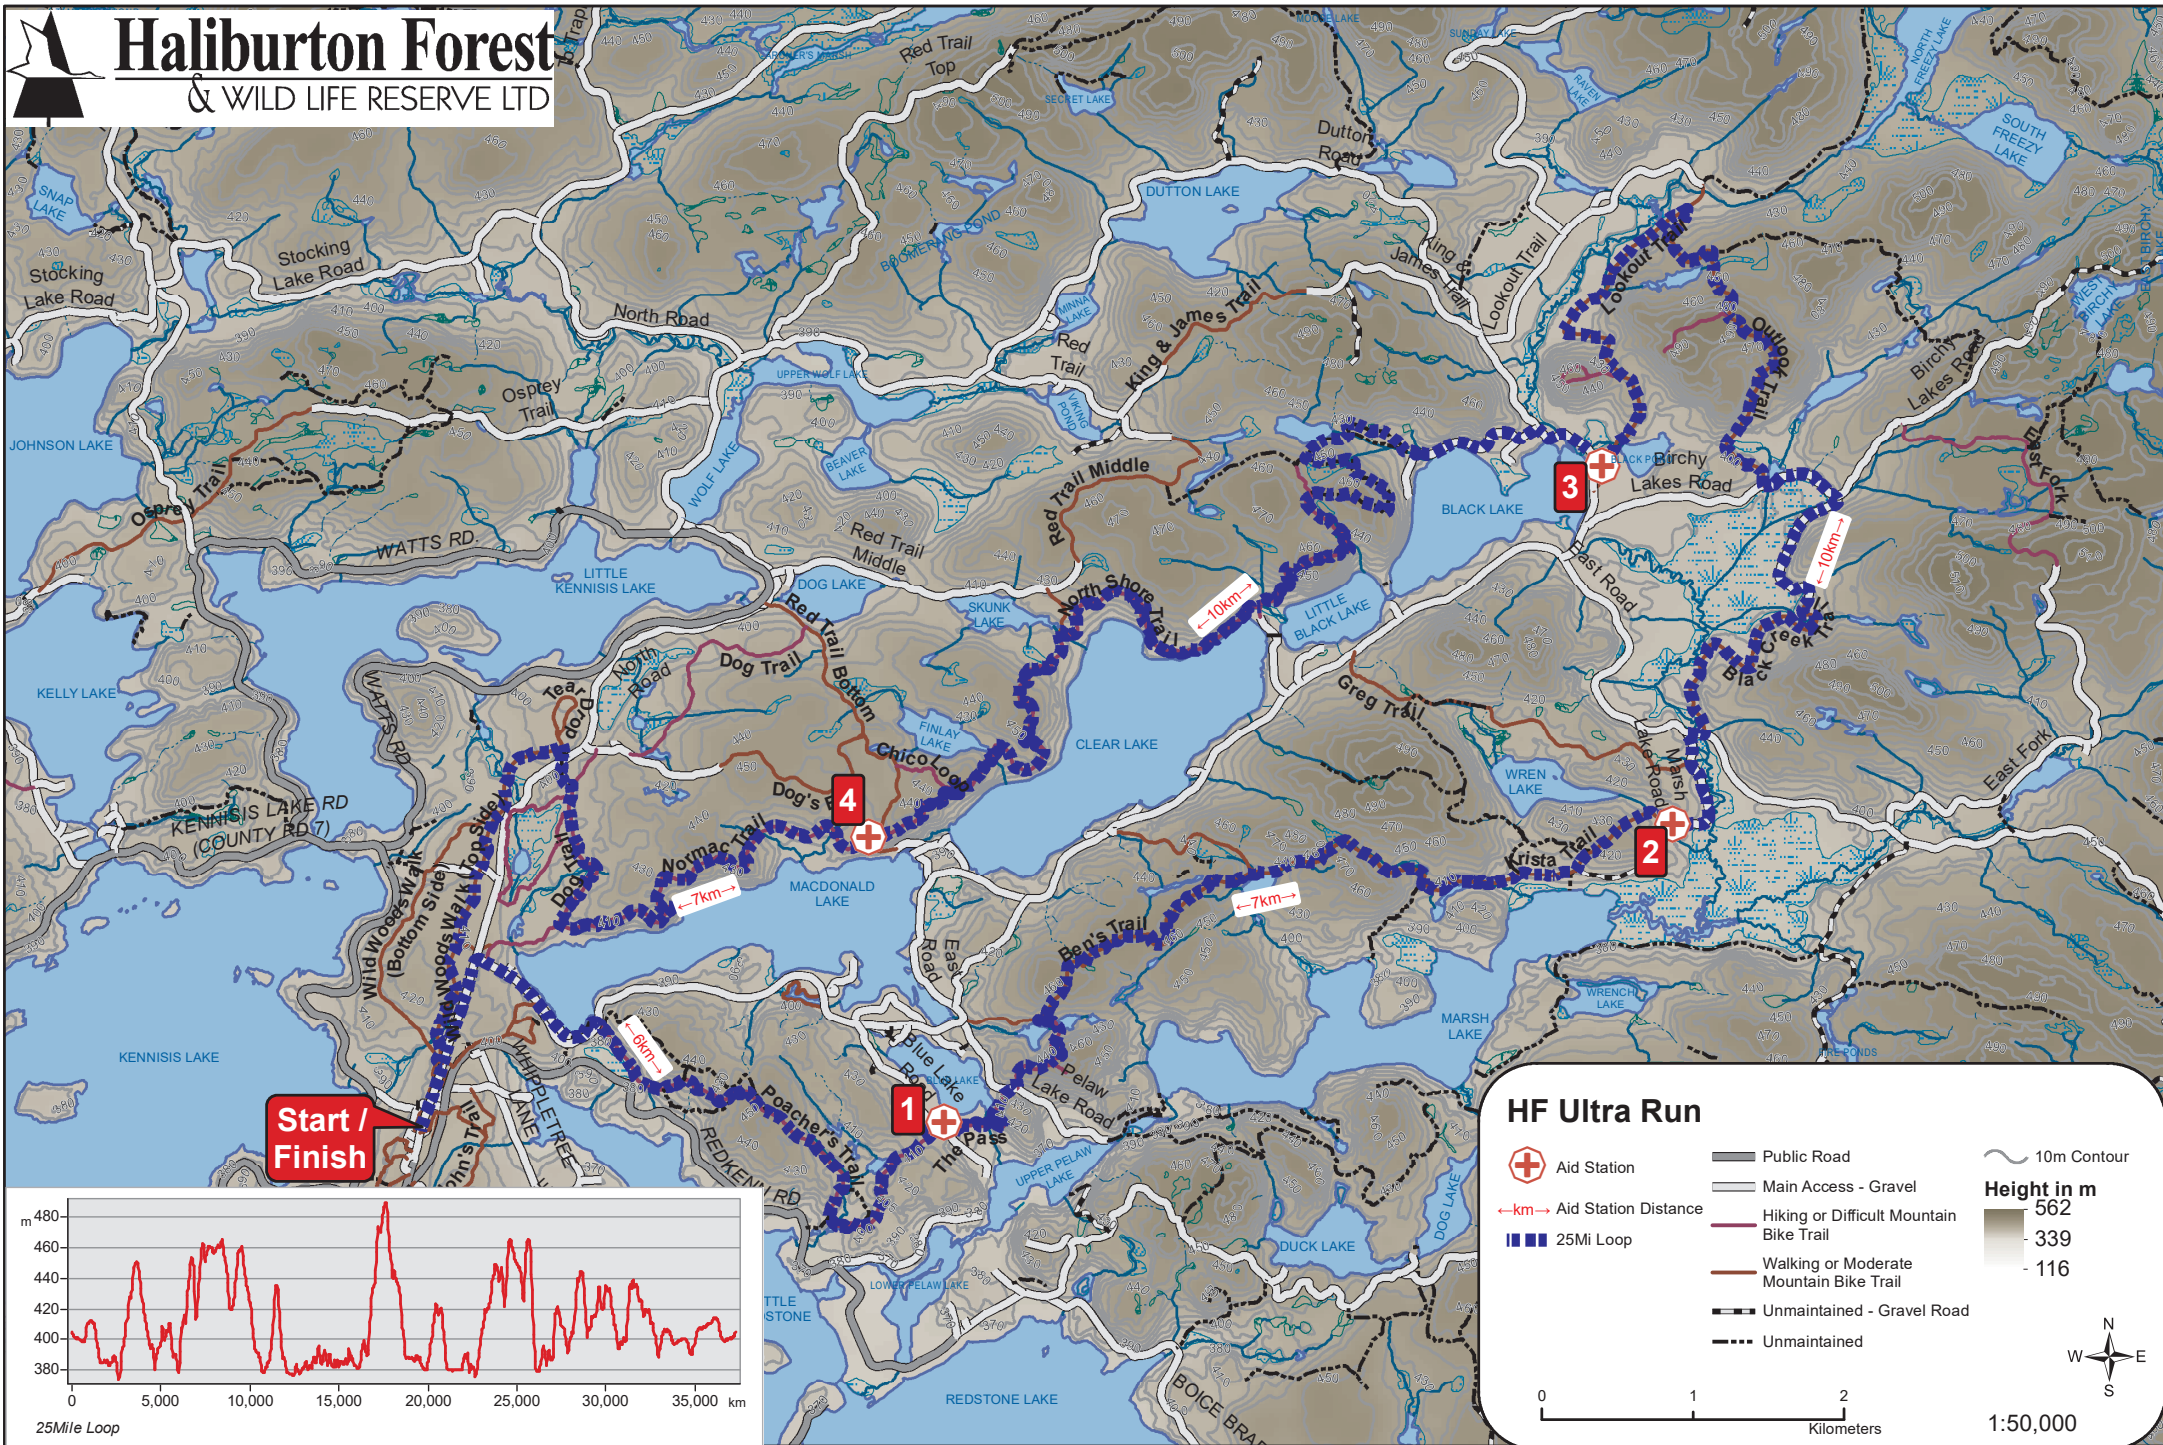

# Haliburton Forest & WILD LIFE RESERVE LTD

**Start /  
Finish**

## HF Ultra Run

- Aid Station
  - Aid Station Distance
  - 25Mi Loop
  - Public Road
  - Main Access - Gravel
  - Hiking or Difficult Mountain
  - Bike Trail
  - Walking or Moderate Mountain Bike Trail
  - Unmaintained - Gravel Road
  - Unmaintained
  - 10m Contour
  - Height in m**
  - 562
  - 339
  - 116
- 0 1 2 Kilometers
- 1:50,000