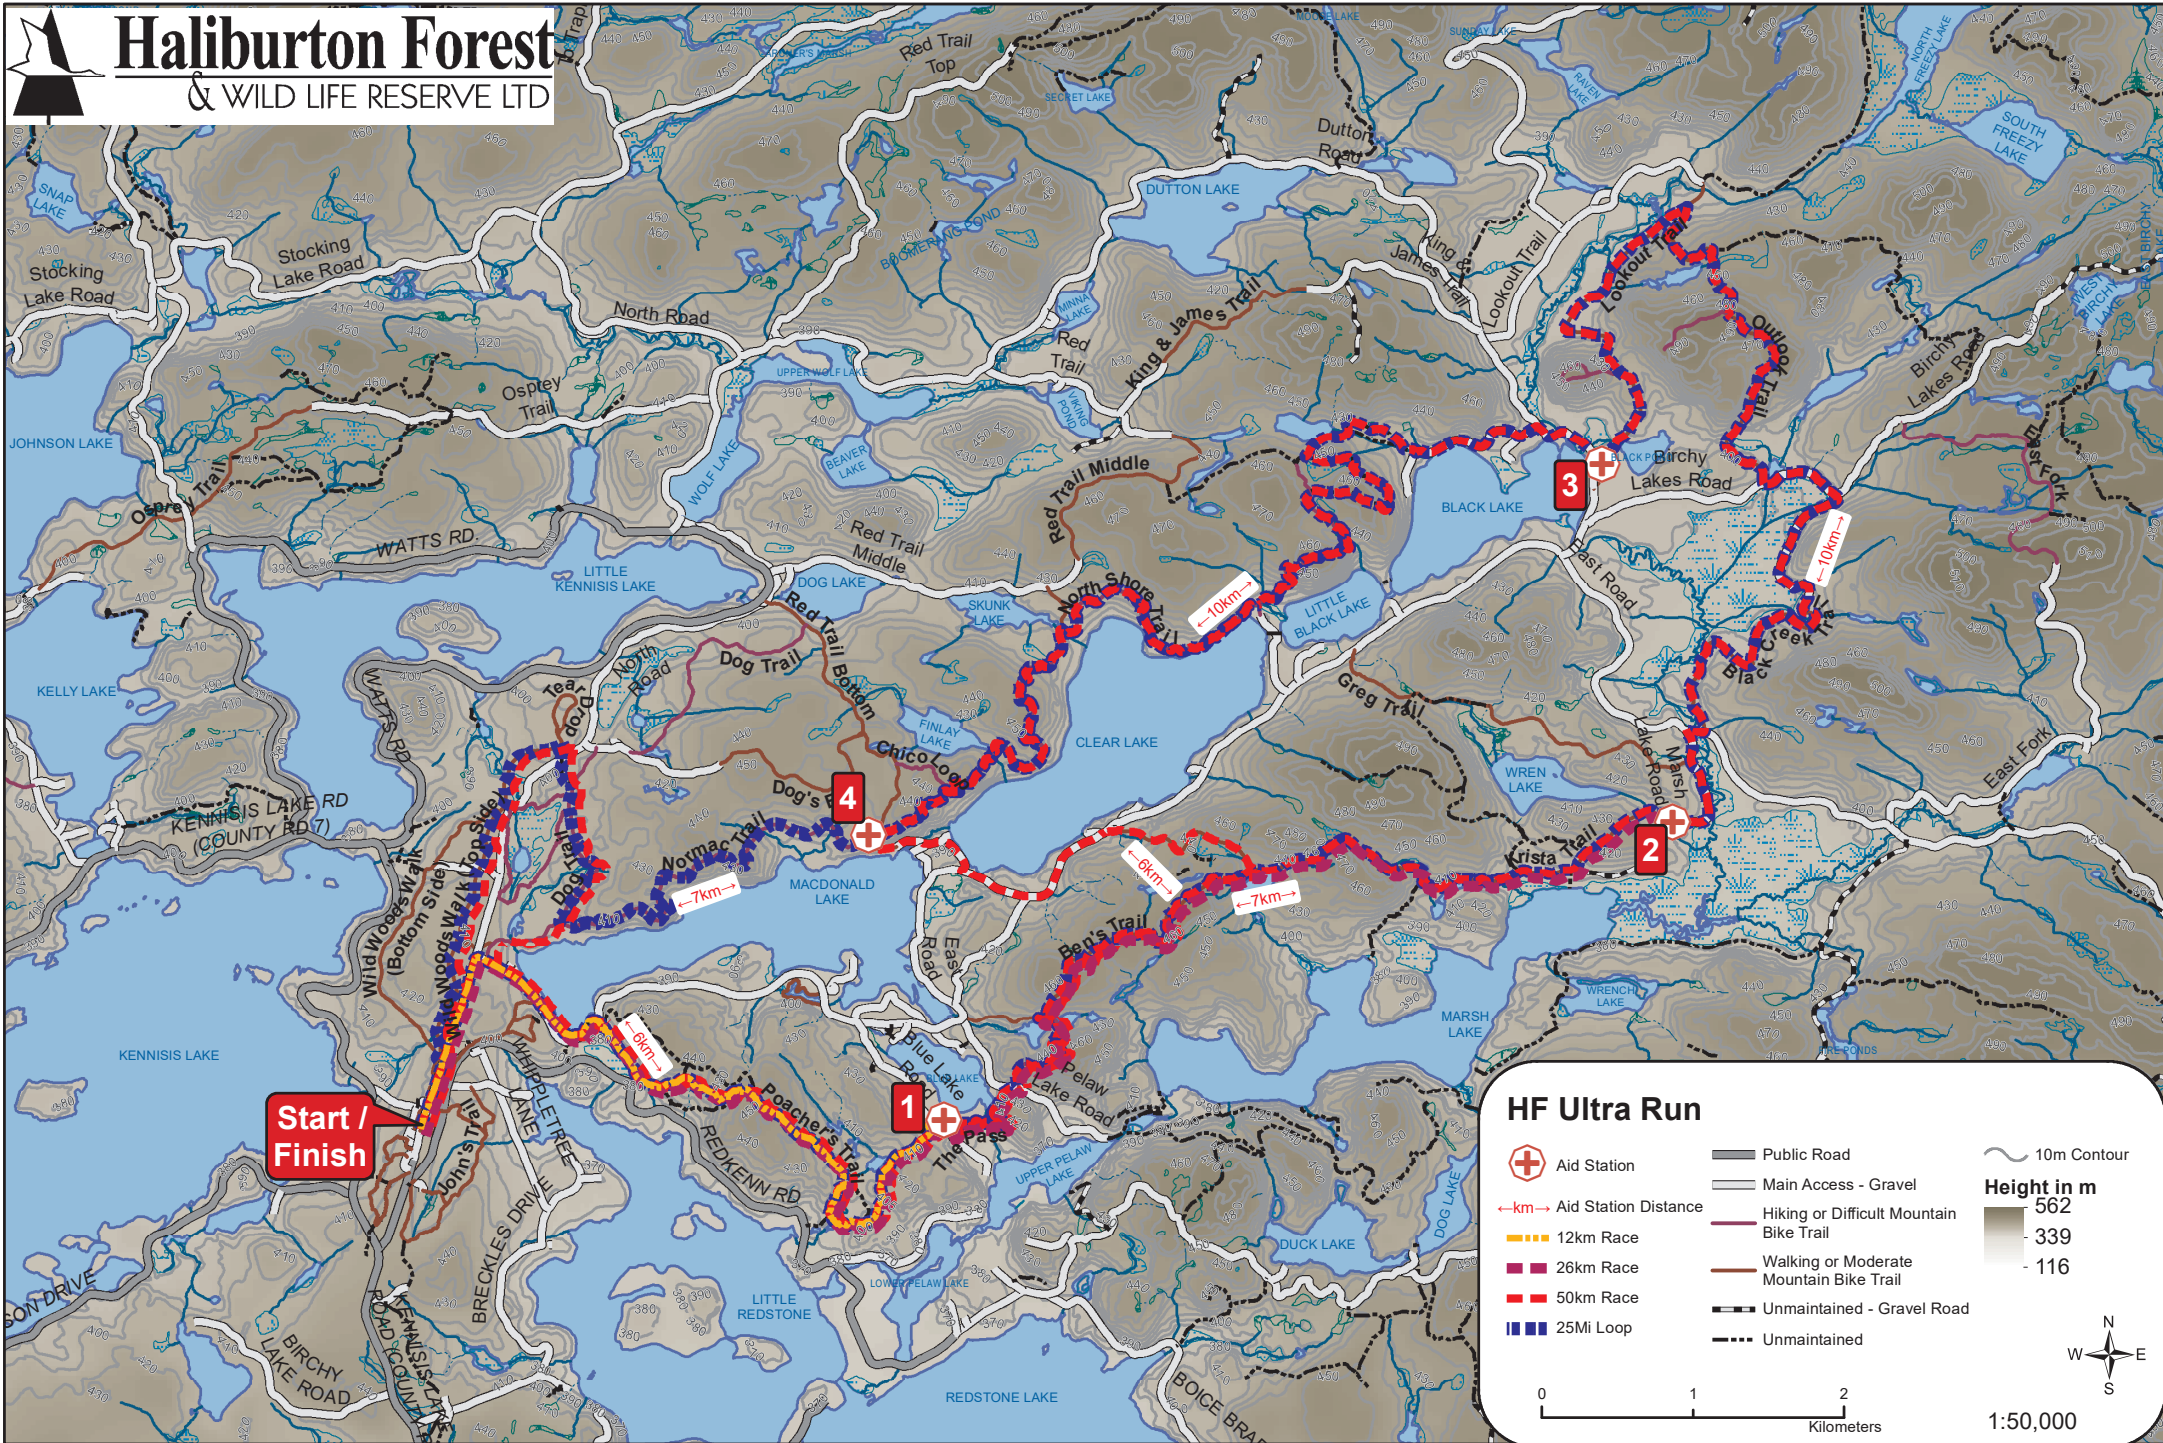

Haliburton Forest & WILD LIFE RESERVE LTD

**Start /
Finish**

HF Ultra Run

	Aid Station		Public Road		10m Contour
	Aid Station Distance		Main Access - Gravel		Height in m
	12km Race		Hiking or Difficult Mountain Bike Trail	562	
	26km Race		Walking or Moderate Mountain Bike Trail	339	
	50km Race		Unmaintained - Gravel Road	116	
	25Mi Loop		Unmaintained		

0 1 2
Kilometers

1:50,000

N
W E
S