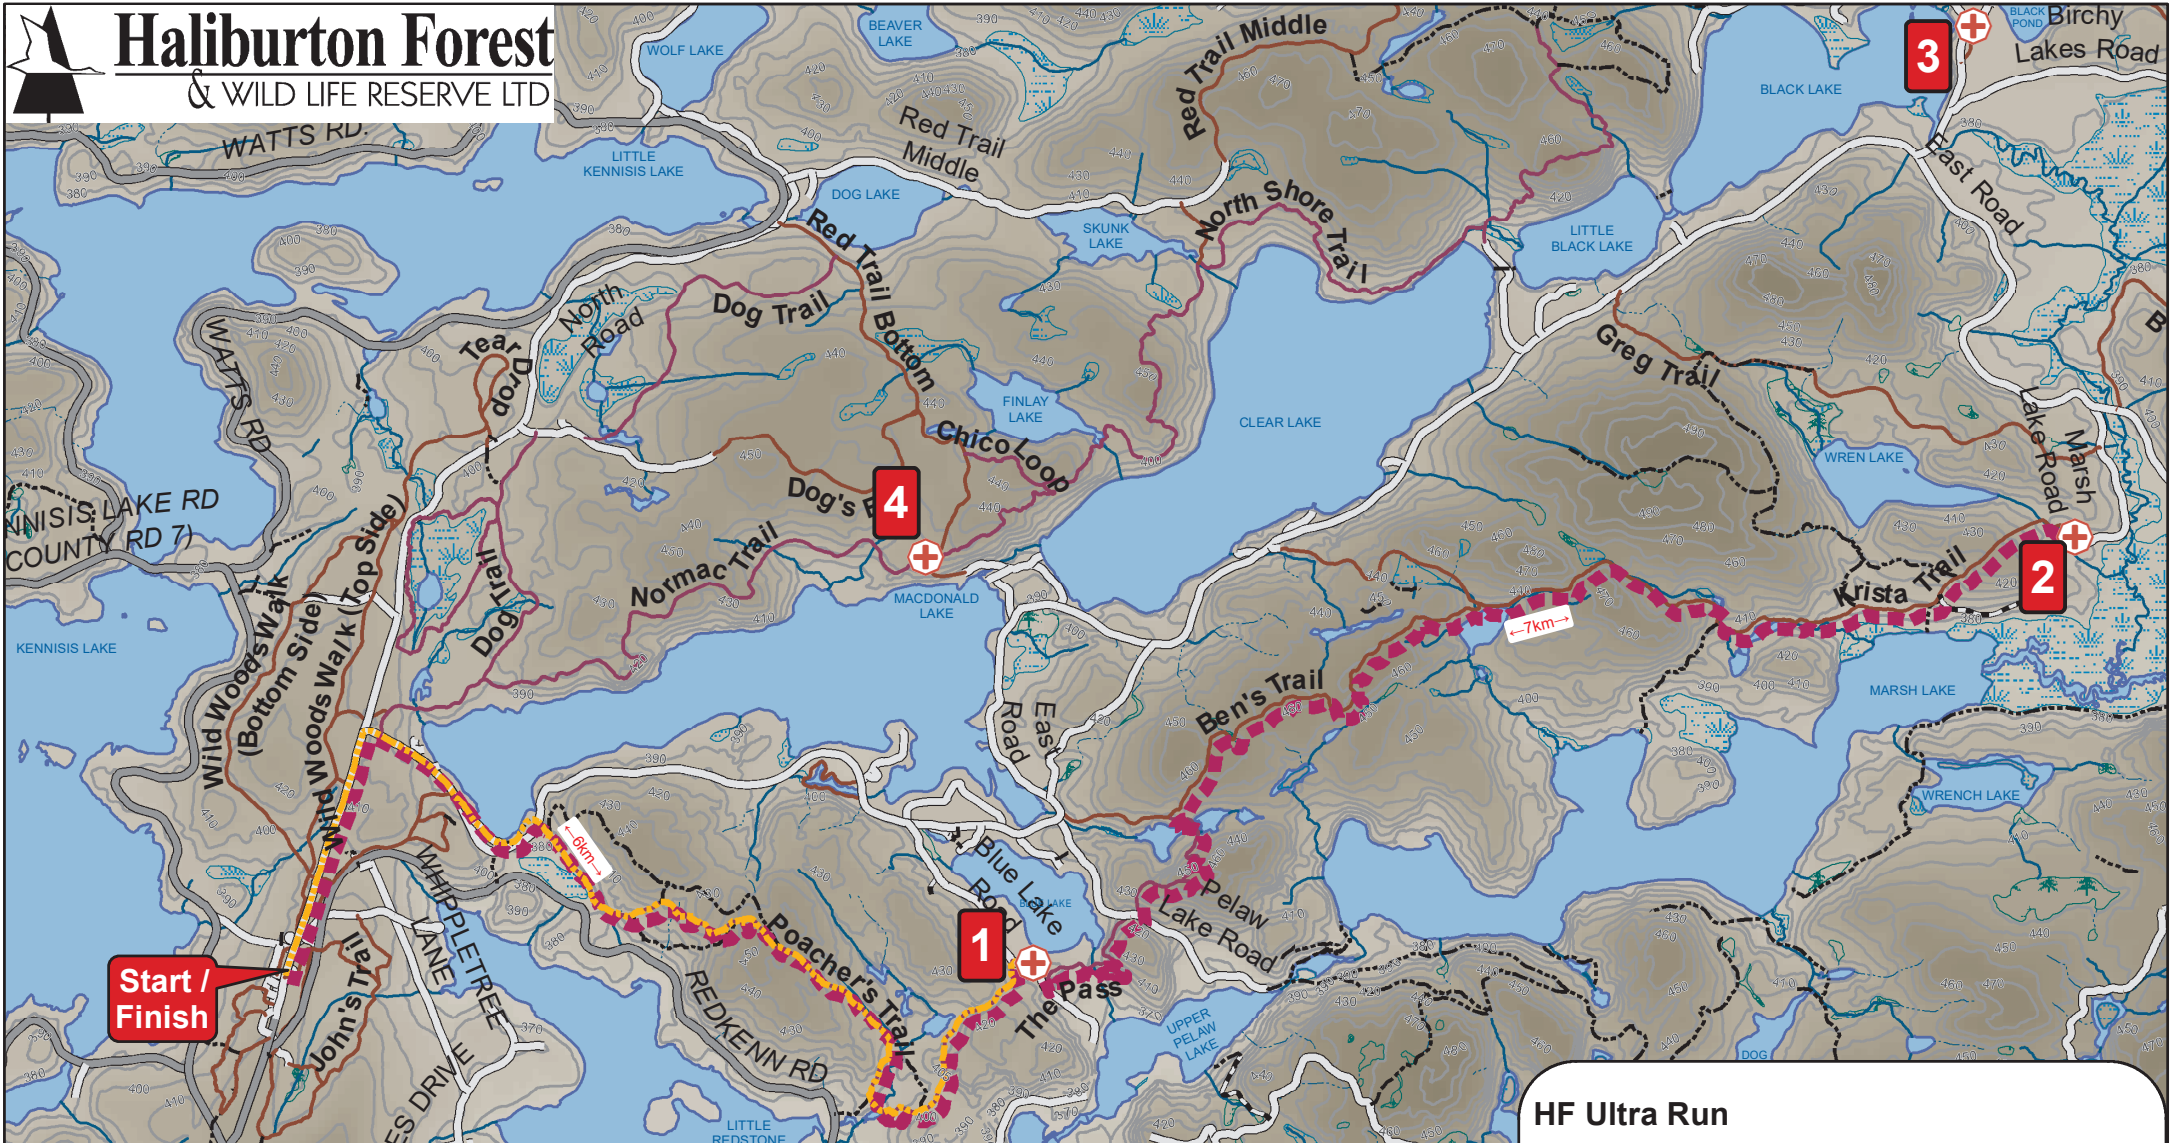

# Haliburton Forest & WILD LIFE RESERVE LTD

**Start /  
Finish**

**4**

**2**

**3**

## HF Ultra Run

	Aid Station		Public Road		10m Contour
	Aid Station Distance		Main Access - Gravel		<b>Height in m</b>
	12km Race		Hiking or Difficult Mountain Bike Trail	562	
	26km Race		Walking or Moderate Mountain Bike Trail	339	
			Unmaintained - Gravel Road	116	
			Unmaintained		

N  
W E  
S

0 0.5 1  
Kilometers

1:35,000